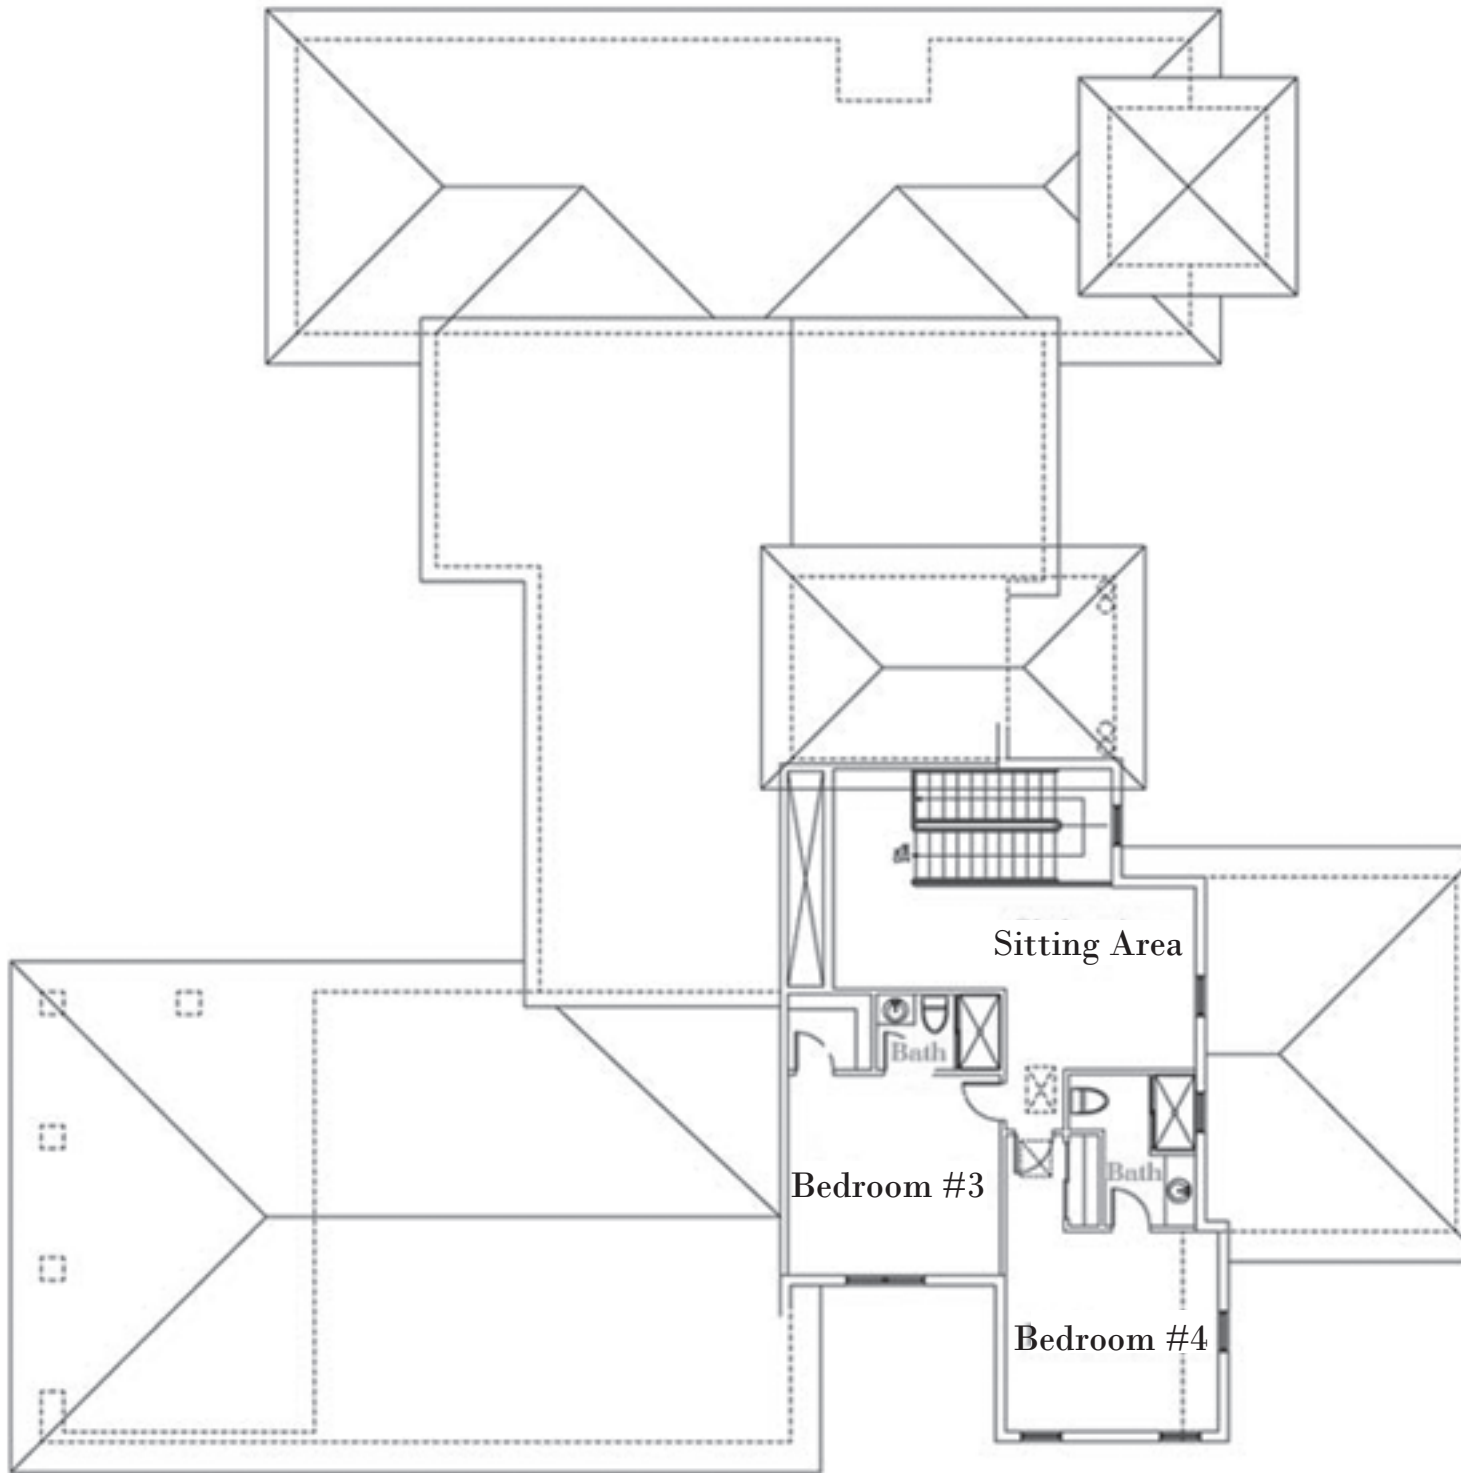

Mariposa First Floor

Mariposa Second Floor

1st Floor = 4,019 sq. ft.
2nd Floor = 972 sq. ft.
Total A/C = 4,991 sq. ft.
Garage Area = 746 sq. ft.
Covered Area(s) = 616 sq. ft.
Total = 6,353 sq. ft.