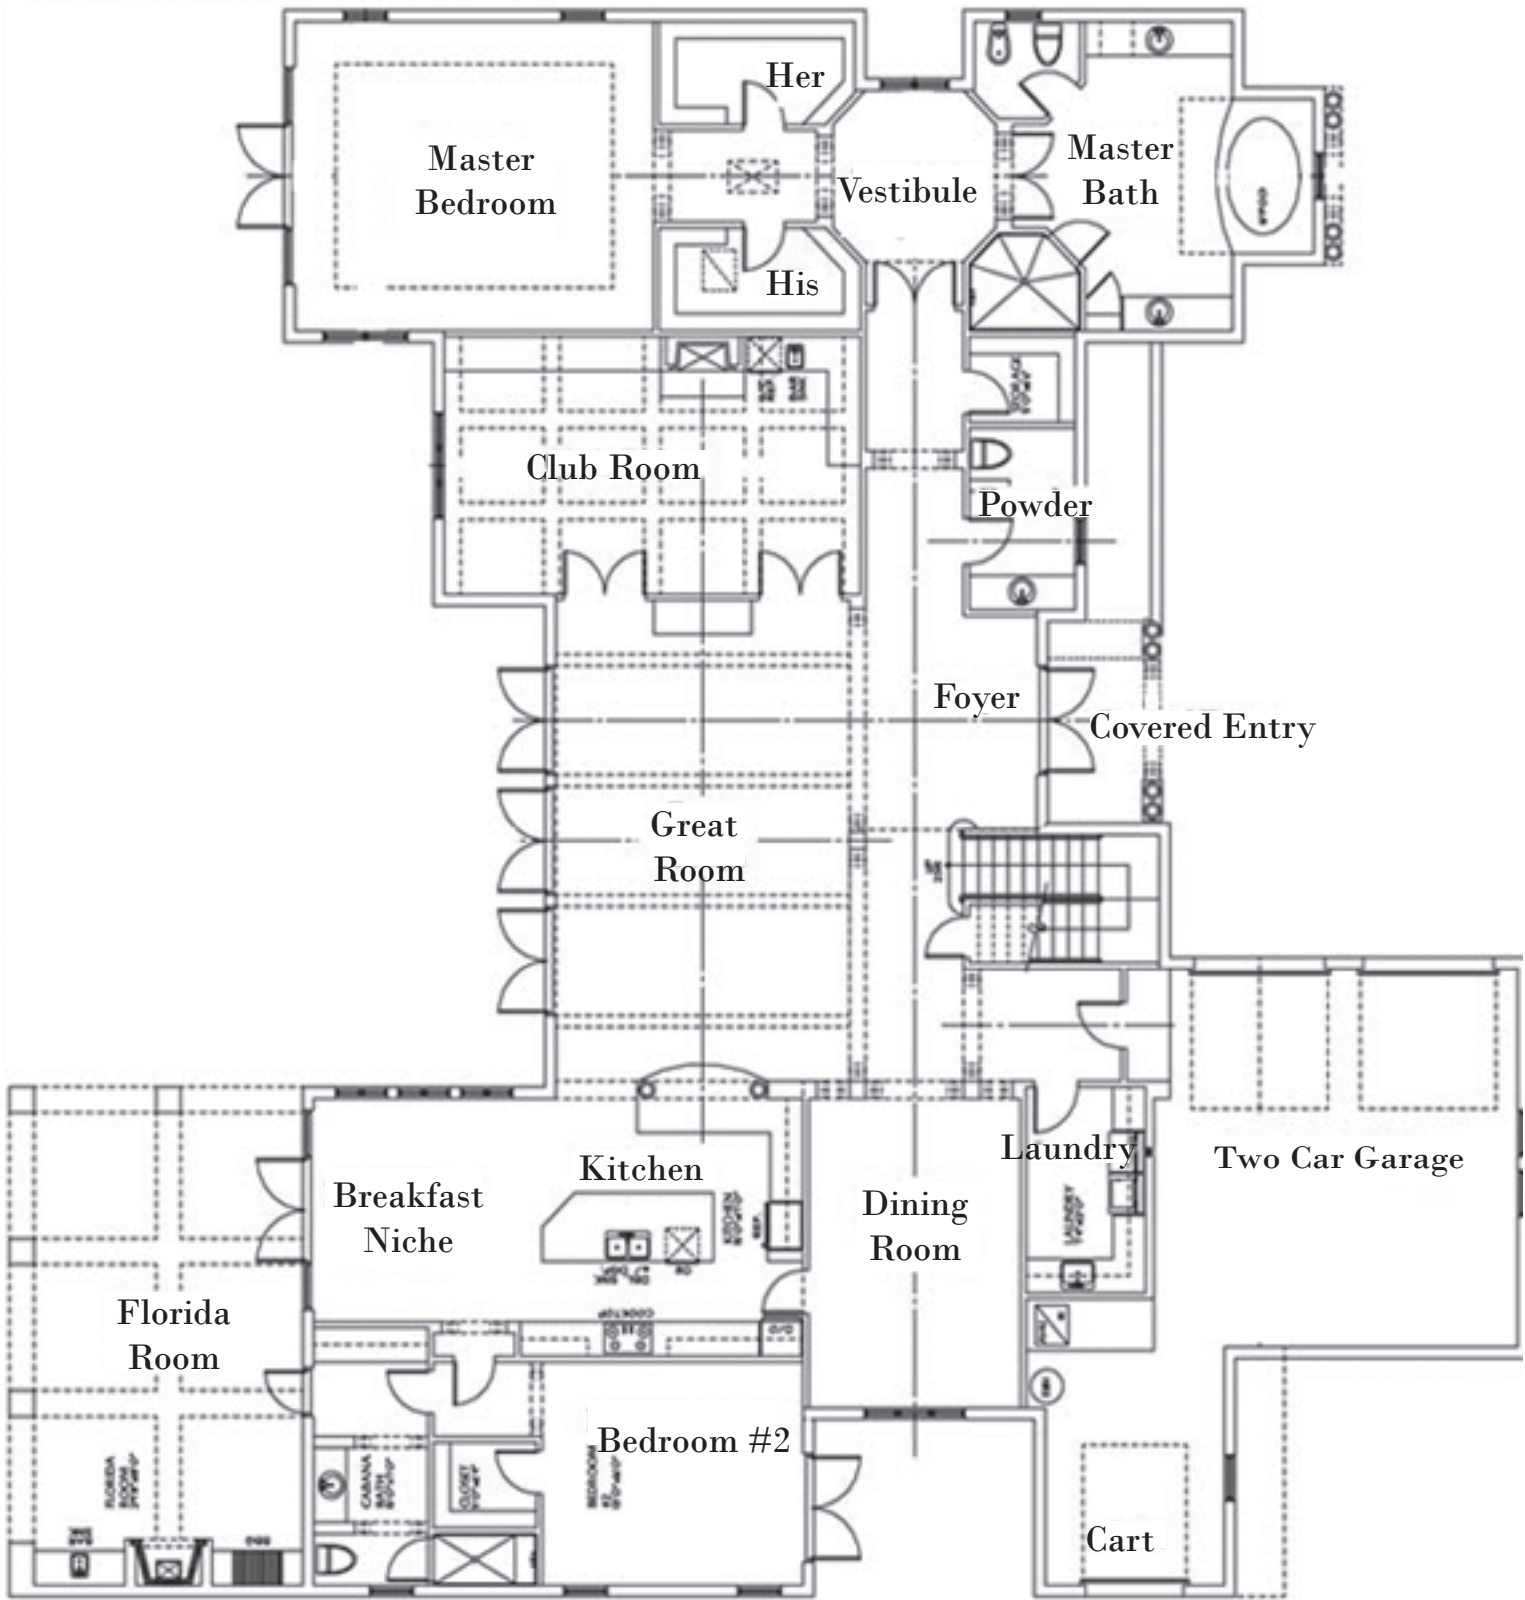

Mariposa First Floor

Mariposa Second Floor

1st Floor = 4,019 sq. ft.
2nd Floor = 972 sq. ft.
Total A/C = 4,991 sq. ft.
Garage Area = 746 sq. ft.
Covered Area(s) = 616 sq. ft.
Total = 6,353 sq. ft.