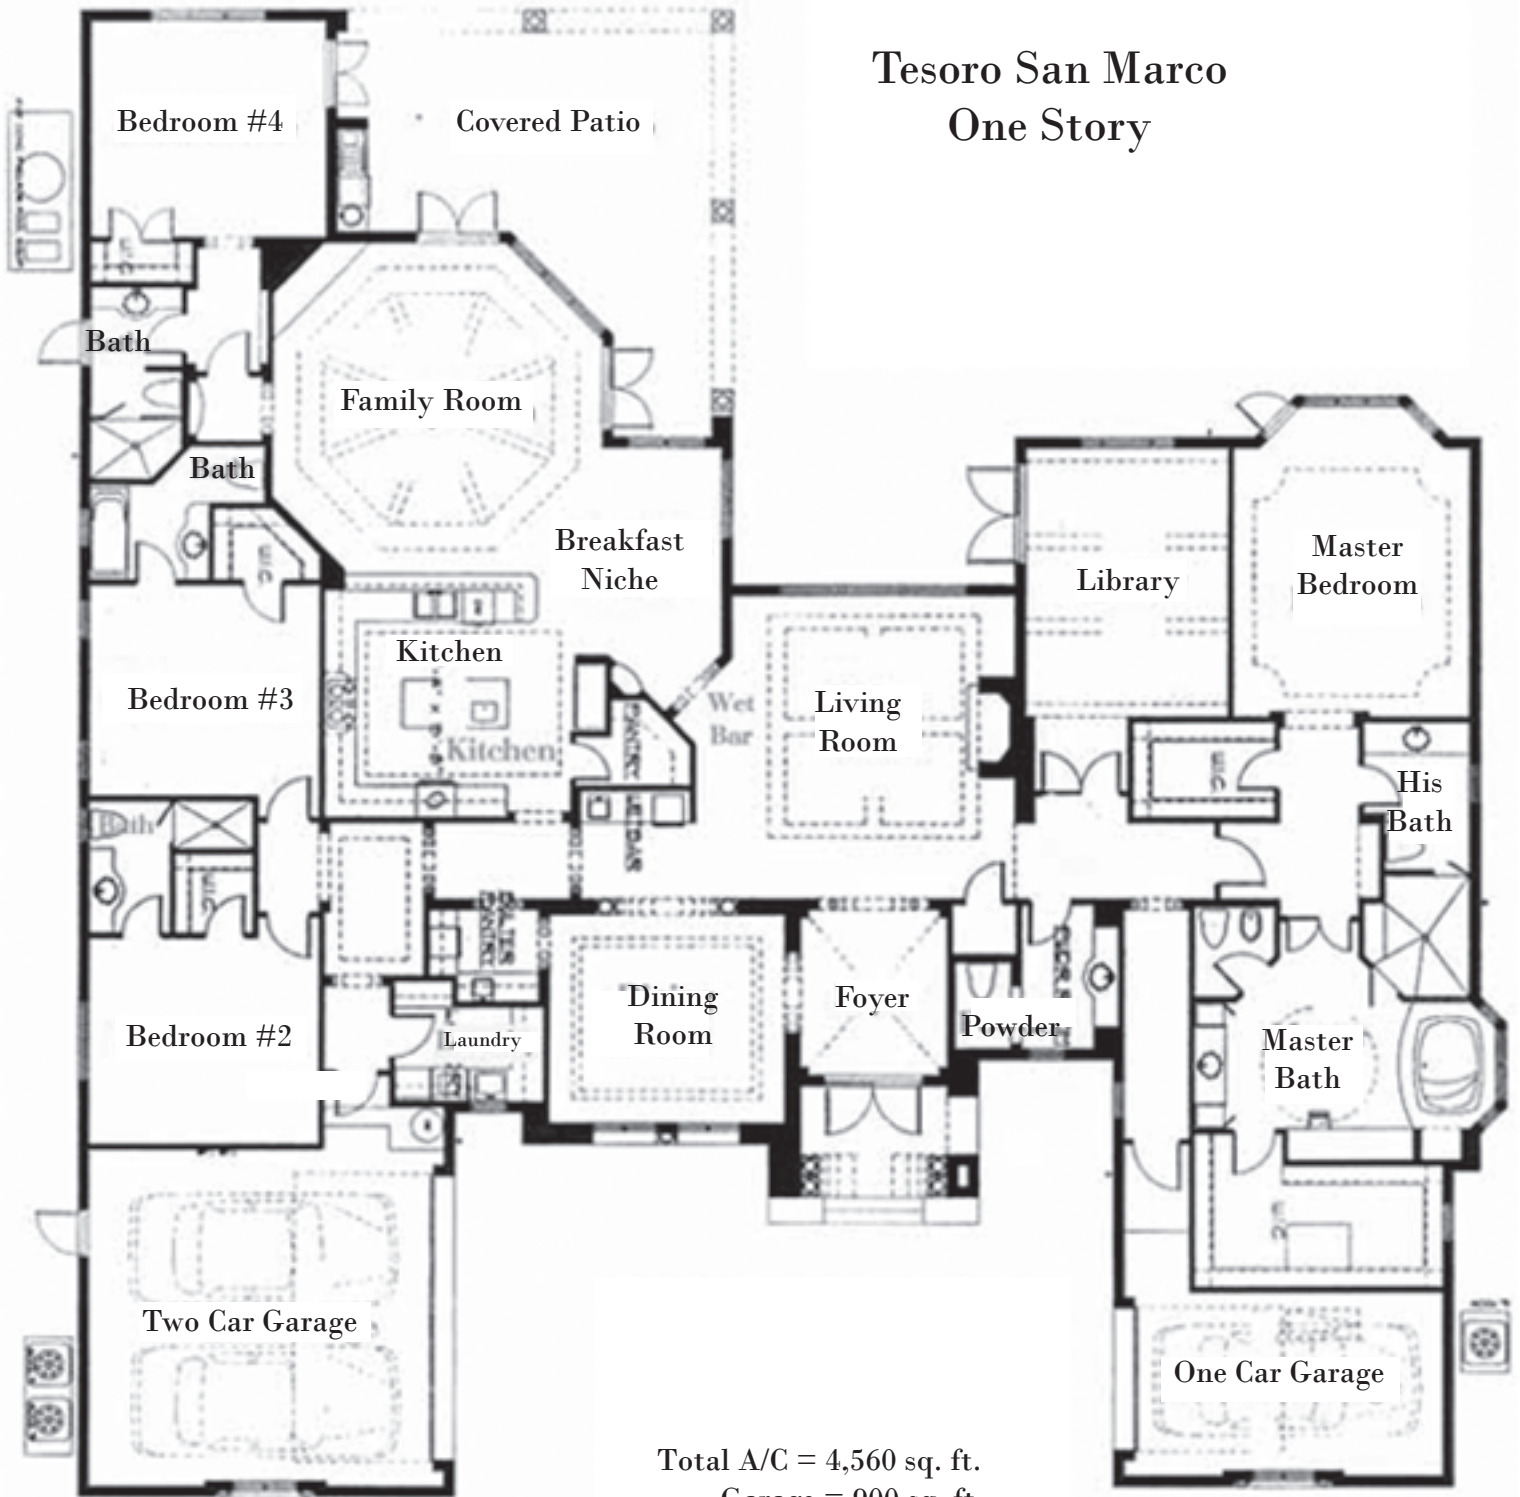

# Tesoro San Marco One Story

Total A/C = 4,560 sq. ft.  
Garage = 900 sq. ft.  
Covered Area = 490 sq. ft.

Total = 5,950 sq. ft.